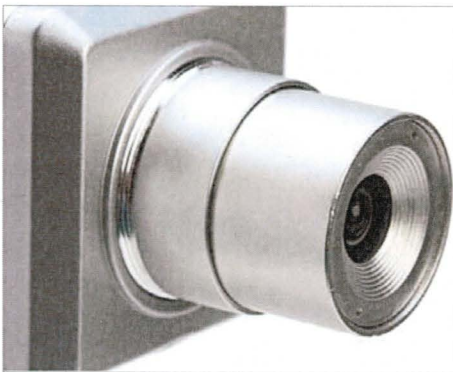

HD IMAGE CAM PRO:

The perfect camera solution for all of your ID needs.

A solution that offers more than a plastic webcam
and yet is far more affordable than the expensive options available

Camera Features:

- All Steel Construction
- Tripod Mount
- Updated newer lower F Stop Glass Lens
- 2.0 MG pix up to 5.0 MG pix with software
- Plug & Play 2.0 USB
- PC and Mac Capability
- Auto Exposure
- WAI Compatible
- Direct Show Compatible

Included with the Camera:

- 6' USB Cable
 - Enhanced Tripod
 - LCD Clip Mount
 - Internal Microphone
 - 2 Year Warranty
- Operating systems XP, Win 7
Win 8, MAC OS 10 and above

A quality camera that is more sophisticated than the plastic web cameras that are currently on the market today yet is less costly than a High-end solution. This efficient, durable camera has a WAI interface with a streaming live feed. This allows you to import pictures *directly* into your ID software application making the addition of a photo into your software a completely seamless process! The **HD IMAGE CAM PRO** will capture still images in high resolution which can then be saved to a folder and easily imported into any software you choose.

The oversize lens allows in plenty of light. This makes high-quality photos possible - *even without a flash*. It has an extra long 6' USB cord and a tripod mount that allows you to mount your camera on the tripod, away from the computer. And it's sturdy: encased in high quality brushed steel. Designed to take *incredibly clear photos for years to come*, this camera will eliminate the need to find a replacement every few months and you can avoid searching for a camera that must work with twain drivers and/or special software.